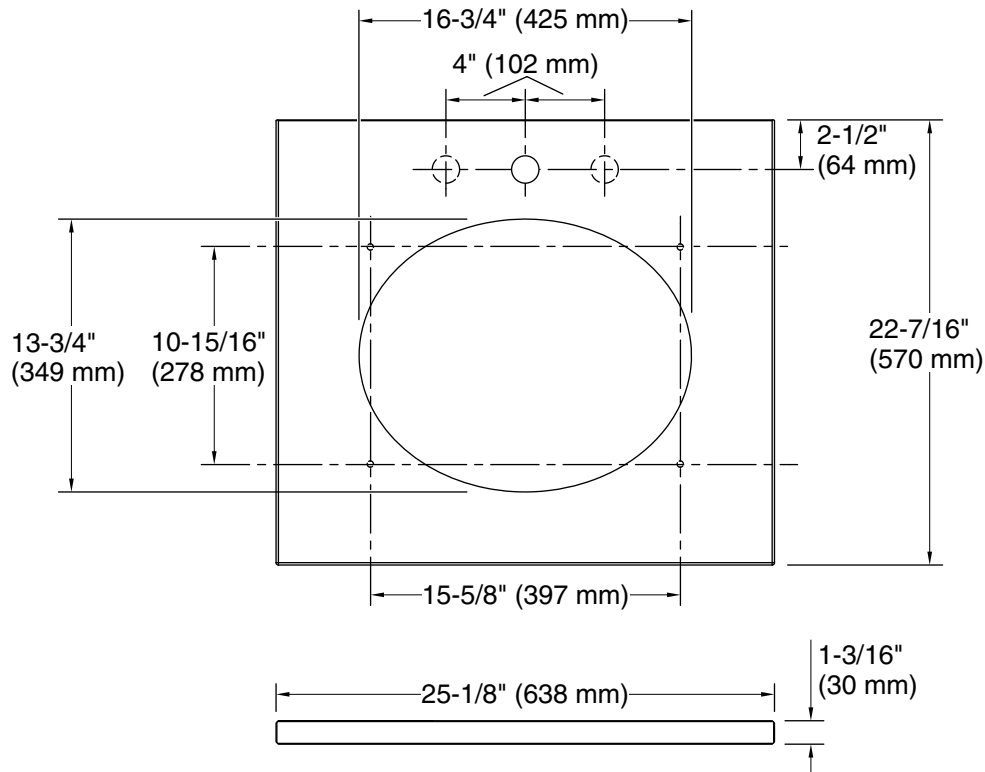

Material

- Silestone™ quartz

Installation

- Vanity top
- Single faucet hole with pilot holes for optional 8" (203 mm) widespread faucet configuration

Included Components

Additional Components:
Mounting Screws

Technical Information

All product dimensions are nominal.

Installation: Vanity top/ITB

Number of deck 1

holes:

Notes

Install this product according to the installation instructions.